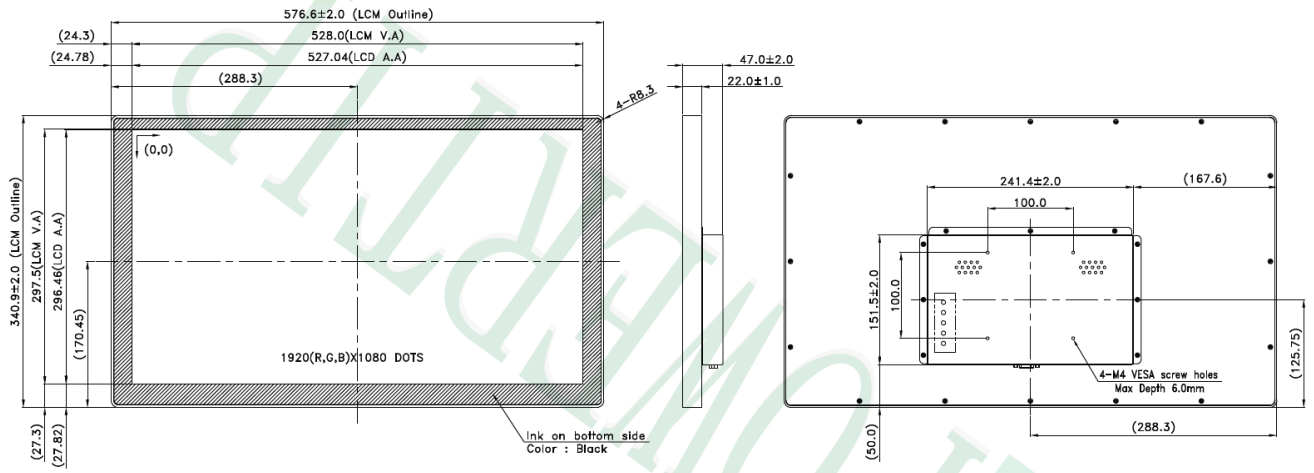

■ 23.8" HDA192108T004-ZAC

Item	Description
Resolution	1920*(R.G.B)*1080 Dots
Display Mode	Transmissive, Normally Black
Screen size (inch)	23.8 inch
Video Interface	HDMI, DisplayPort, VGA
Touch type	Projective Capacitive Touch Panel
Touch Method	Finger / 10 Points touch
Touch Interface	USB (TYPE-B)
Touch IC	ILI2521
Operating Temp.	0 ~ +50 deg. C
Storage Temp.	-20 ~ +60 deg. C
Brightness	300 cd/m2
Life time	30000 hrs (25deg.C, IF= 200mA)